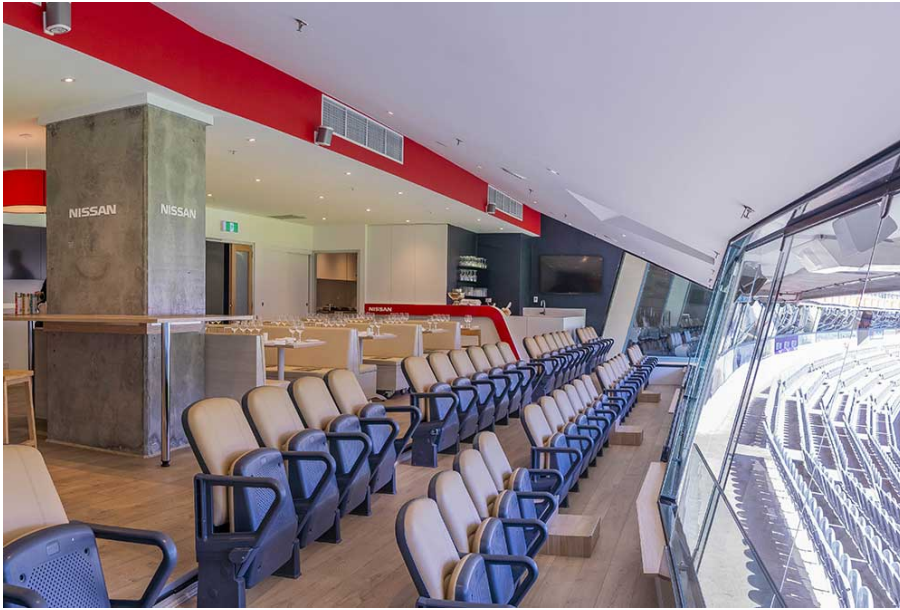

The Nissan Lounge Ultimate Entertaining

• **Sold Out**

Total Spend for
8 guests

\$4,200 + GST*

*Prices may vary depending on inventory levels, locations, menu selections and timeframes.

Richmond vs Carlton

\$525pp + GST*

📍 Melbourne Cricket Ground

📅 Thursday, 13 March 2025

🕒 7:30pm - 9:45pm

Premium Beverage
Beer, Wine & Spirits

3 Course
Sit Down Meal

Shared
Facility

Business Casual
(no jacket/tie req)

Theatre Style +
bar stools

No Parking
Included

Reserved
Seating

Package Inclusions

Nissan Lounge, MCG

The Nissan Lounge is the newest hospitality offering at the MCG.

This sophisticated Suite is available for the 2024 footy season and summer of cricket. Featuring sweeping views across the playing surface, 6 tables holding 8 guests each, a reserved arm chair style seat and a premium food and beverage menu, this facility is perfect for entertaining your valued clients, or enjoying a game in style with family and friends.

Nissan Lounge Package Inclusions

- Your own table of 8 in the Nissan Lounge with company signage.
- A premium sit down pre match lunch or dinner dining experience
- Beverage package including beer, spirits, wine and softdrink (cellared wines, champagnes such as Moet and Chandon can be purchased at additional cost).