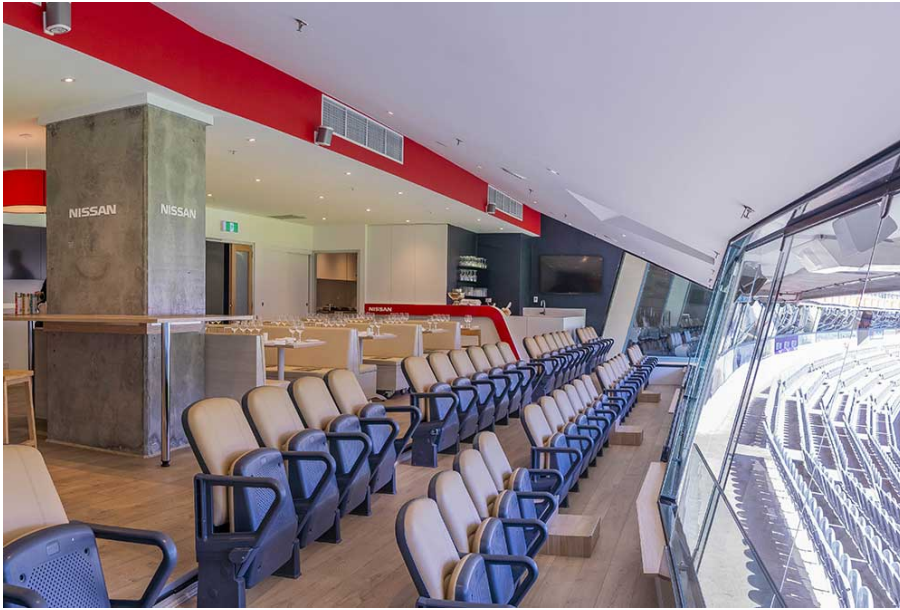

The Nissan Lounge (Shared) Ultimate Entertaining

• Available

Total Spend for
8 guests

\$3,960 + GST*

*Prices may vary depending on inventory levels, locations, menu selections and timeframes.

Hawthorn vs Melbourne

\$495pp + GST*

📍 Melbourne Cricket Ground

📅 Saturday, 23 March 2024

🕒 4:35pm - 7:00pm

Shared
Facility

Premium Beverage
Beer, Wine & Spirits

2 Course
Sit Down Meal

Business Casual
(no jacket/tie req)

Theatre Style +
bar stools

No Parking
Included

Reserved
Seating

Package Inclusions

The Nissan Lounge is the newest hospitality offering at the MCG.

This sophisticated Suite has been refurbished for the 2024 season. Featuring sweeping views across the playing surface, 6 tables holding 8 guests each, a reserved arm chair style seat and a premium food and beverage menu, this facility is perfect for entertaining your valued clients, or enjoying a game in style with family and friends.

Nissan Lounge Package Inclusions

- Your own table of 8 in the Nissan Suite with company signage.
- A premium sit down pre match lunch or dinner dining experience

- Beverage package including beer, wine and softdrink (cellared wines, champagnes such as Moet and Chandon can be purchased at additional cost).