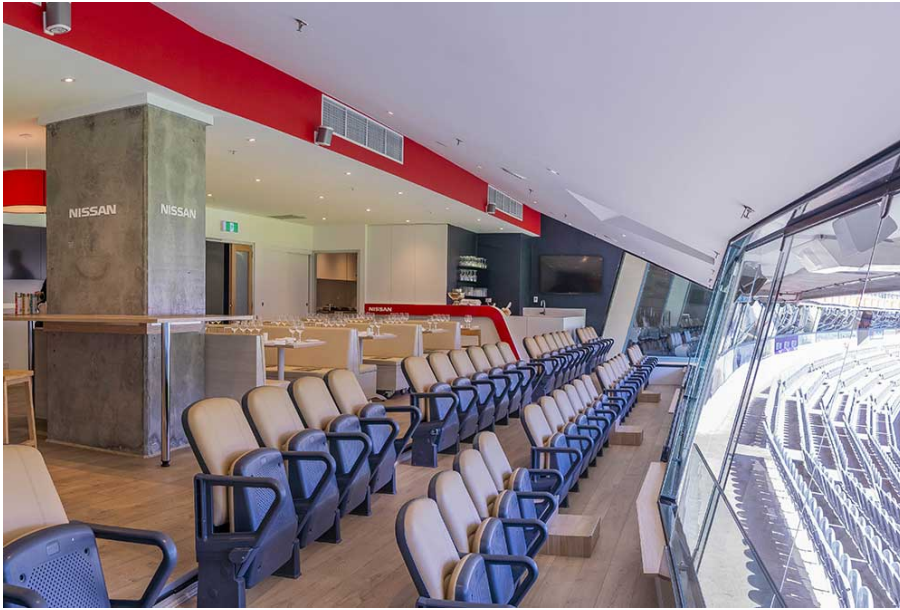

The Nissan Lounge Ultimate Entertaining

• Call for availability

Total Spend for
8 guests

\$4,200 + GST*

*Prices may vary depending on inventory levels, locations, menu selections and timeframes.

Hawthorn vs Essendon

\$525pp + GST*

📍 Melbourne Cricket Ground

📅 Friday, 14 March 2025

🕒 7:40pm - 10:40pm

Premium Beverage
Beer, Wine & Spirits

3 Course
Sit Down Meal

Shared
Facility

Business Casual
(no jacket/tie req)

Theatre Style +
bar stools

No Parking
Included

Reserved
Seating

Package Inclusions

Nissan Lounge, MCG

The Nissan Lounge is the newest hospitality offering at the MCG.

This sophisticated Suite is available for the 2024 footy season and summer of cricket. Featuring sweeping views across the playing surface, 6 tables holding 8 guests each, a reserved arm chair style seat and a premium food and beverage menu, this facility is perfect for entertaining your valued clients, or enjoying a game in style with family and friends.

Nissan Lounge Package Inclusions

- Your own table of 8 in the Nissan Lounge with company signage.
- A premium sit down pre match lunch or dinner dining experience
- Beverage package including beer, spirits, wine and softdrink (cellared wines, champagnes such as Moet and Chandon can be purchased at additional cost).