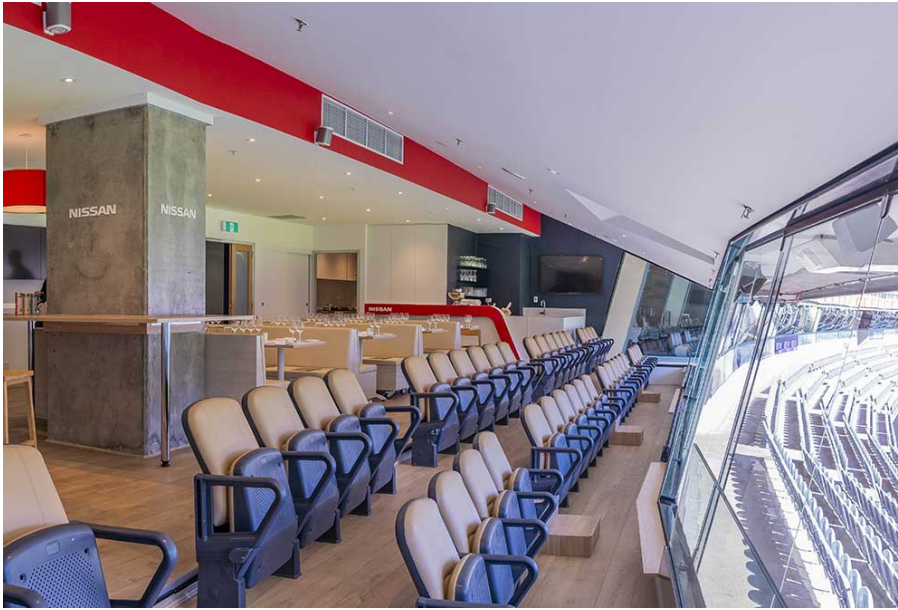

## The Nissan Lounge (Shared) Ultimate Entertaining

• Call for availability

Total Spend for  
8 guests

**\$3,960 + GST\***

\*Prices may vary depending on inventory levels, locations, menu selections and timeframes.

Business Casual  
(no jacket/tie req)

**Theatre Style +**  
bar stools

No Parking  
Included

Reserved  
Seating

## Package Inclusions

The Nissan Lounge is the newest hospitality offering at the MCG.

This sophisticated Suite has been refurbished for the 2024 season. Featuring sweeping views across the playing surface, 6 tables holding 8 guests each, a reserved arm chair style seat and a premium food and beverage menu, this facility is perfect for entertaining your valued clients, or enjoying a game in style with family and friends.

### Nissan Lounge Package Inclusions

- Your own table of 8 in the Nissan Suite with company signage.
- A premium sit down pre match lunch or dinner dining experience

- Beverage package including beer, wine and softdrink (cellared wines, champagnes such as Moet and Chandon can be purchased at additional cost).