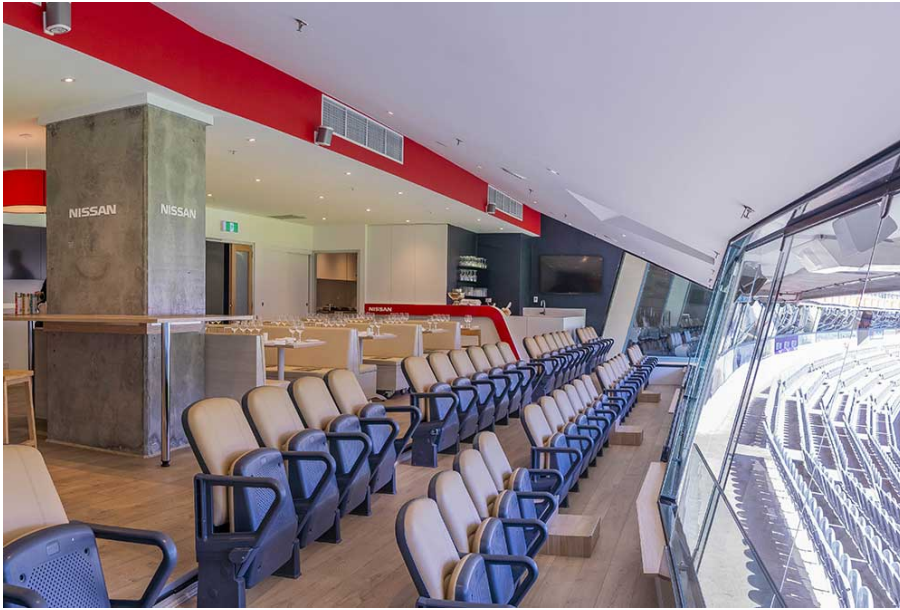

The Nissan Lounge (Shared) Ultimate Entertaining

• Available

Total Spend for
8 guests

\$3,960 + GST*

*Prices may vary depending on inventory levels, locations, menu selections and timeframes.

Richmond vs Western Bulldogs

\$495pp + GST*

📍 Melbourne Cricket Ground

📅 Saturday, 11 May 2024

🕒 7:30pm - 10:00pm

Shared
Facility

Premium Beverage
Beer, Wine & Spirits

2 Course
Sit Down Meal

Business Casual
(no jacket/tie req)

Theatre Style +
bar stools

No Parking
Included

Reserved
Seating

Package Inclusions

The Nissan Lounge is the newest hospitality offering at the MCG.

This sophisticated Suite has been refurbished for the 2024 season. Featuring sweeping views across the playing surface, 6 tables holding 8 guests each, a reserved arm chair style seat and a premium food and beverage menu, this facility is perfect for entertaining your valued clients, or enjoying a game in style with family and friends.

Nissan Lounge Package Inclusions

- Your own table of 8 in the Nissan Suite with company signage.
- A premium sit down pre match lunch or dinner dining experience

- Beverage package including beer, wine and softdrink (cellared wines, champagnes such as Moet and Chandon can be purchased at additional cost).