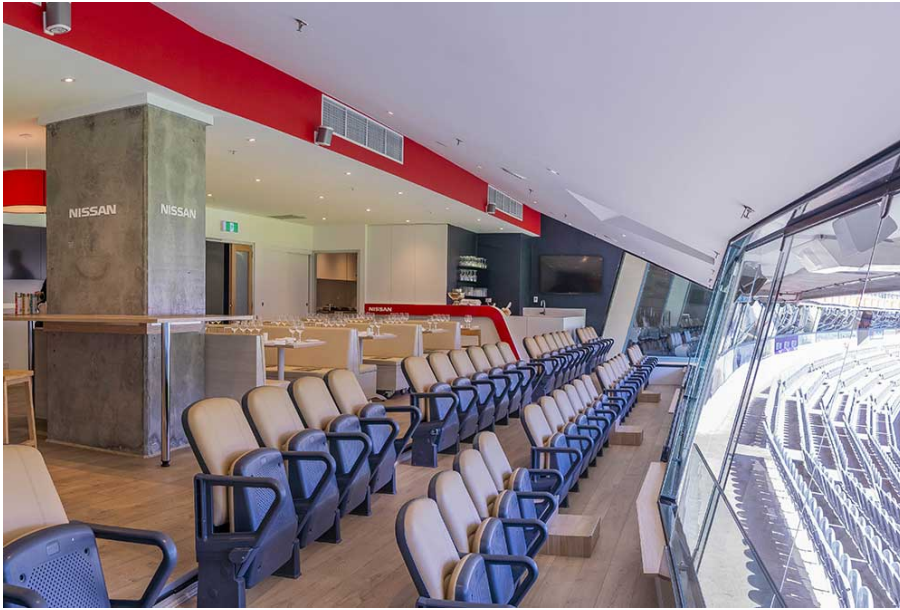

The Nissan Lounge (Shared) Ultimate Entertaining

• Available

Total Spend for
8 guests

\$3,960 + GST*

*Prices may vary depending on inventory levels, locations, menu selections and timeframes.

Melbourne vs Port Adelaide

Theatre Style +
bar stools

No Parking
Included

Reserved
Seating

Package Inclusions

The Nissan Lounge is the newest hospitality offering at the MCG.

This sophisticated Suite has been refurbished for the 2024 season. Featuring sweeping views across the playing surface, 6 tables holding 8 guests each, a reserved arm chair style seat and a premium food and beverage menu, this facility is perfect for entertaining your valued clients, or enjoying a game in style with family and friends.

Nissan Lounge Package Inclusions

- Your own table of 8 in the Nissan Suite with company signage.
- A premium sit down pre match lunch or dinner dining experience

- Beverage package including beer, wine and softdrink (cellared wines, champagnes such as Moet and Chandon can be purchased at additional cost).