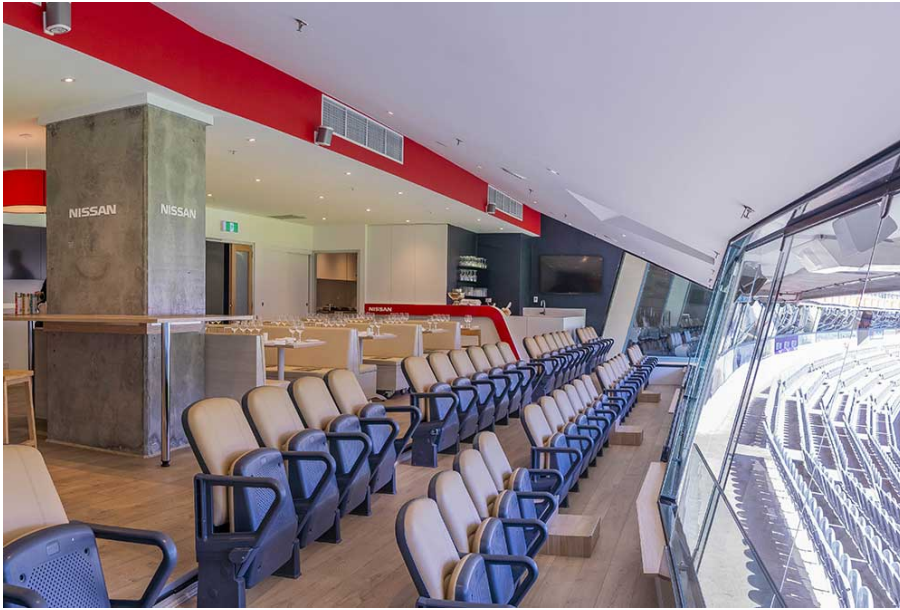

The Nissan Lounge (Shared) Ultimate Entertaining

• Call for availability

Total Spend for
8 guests

\$3,960 + GST*

*Prices may vary depending on inventory levels, locations, menu selections and timeframes.

Essendon v Adelaide Crows

Theatre Style +
bar stools

No Parking
Included

Reserved
Seating

Package Inclusions

The Nissan Lounge is the newest hospitality offering at the MCG.

This sophisticated Suite has been refurbished for the 2024 season. Featuring sweeping views across the playing surface, 6 tables holding 8 guests each, a reserved arm chair style seat and a premium food and beverage menu, this facility is perfect for entertaining your valued clients, or enjoying a game in style with family and friends.

Nissan Lounge Package Inclusions

- Your own table of 8 in the Nissan Suite with company signage.
- A premium sit down pre match lunch or dinner dining experience

- Beverage package including beer, wine and softdrink (cellared wines, champagnes such as Moet and Chandon can be purchased at additional cost).