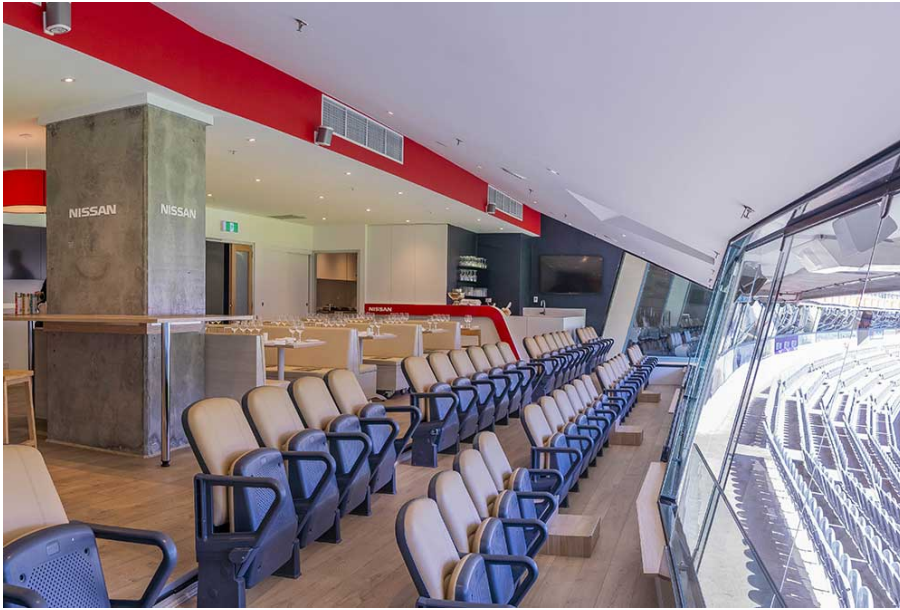

The Nissan Lounge (Shared) Ultimate Entertaining

• May be sold out

Total Spend for
8 guests

\$3,960 + GST*

*Prices may vary depending on inventory levels, locations, menu selections and timeframes.

Hawthorn vs West Coast Eagles

Theatre Style +
bar stools

No Parking
Included

Reserved
Seating

Package Inclusions

The Nissan Lounge is the newest hospitality offering at the MCG.

This sophisticated Suite has been refurbished for the 2024 season. Featuring sweeping views across the playing surface, 6 tables holding 8 guests each, a reserved arm chair style seat and a premium food and beverage menu, this facility is perfect for entertaining your valued clients, or enjoying a game in style with family and friends.

Nissan Lounge Package Inclusions

- Your own table of 8 in the Nissan Suite with company signage.
- A premium sit down pre match lunch or dinner dining experience

- Beverage package including beer, wine and softdrink (cellared wines, champagnes such as Moet and Chandon can be purchased at additional cost).