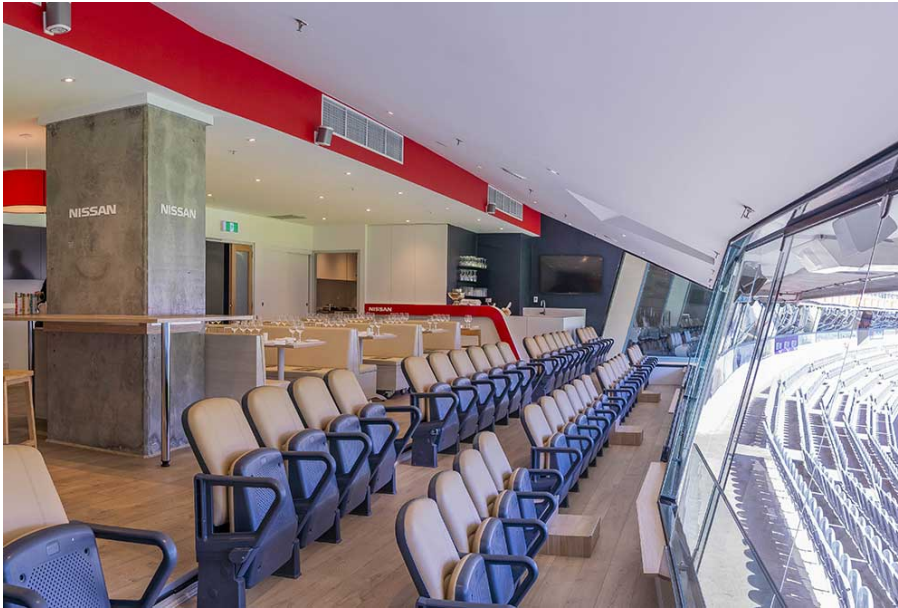

The Nissan Lounge Ultimate Entertaining

• Available

Total Spend for
8 guests

\$4,200 + GST*

*Prices may vary depending on inventory levels, locations, menu selections and timeframes.

Collingwood vs Brisbane Lions

\$525pp + GST*

📍 Melbourne Cricket Ground

📅 Saturday, 17 August 2024

🕒 4:35pm - 6:30pm

Premium Beverage
Beer, Wine & Spirits

3 Course
Sit Down Meal

Shared
Facility

Business Casual
(no jacket/tie req)

Theatre Style +
bar stools

No Parking
Included

Reserved
Seating

Package Inclusions

Nissan Lounge, MCG

The Nissan Lounge is the newest hospitality offering at the MCG.

This sophisticated Suite is available for the 2024 footy season and summer of cricket. Featuring sweeping views across the playing surface, 6 tables holding 8 guests each, a reserved arm chair style seat and a premium food and beverage menu, this facility is perfect for entertaining your valued clients, or enjoying a game in style with family and friends.

Nissan Lounge Package Inclusions

- Your own table of 8 in the Nissan Lounge with company signage.
- A premium sit down pre match lunch or dinner dining experience
- Beverage package including beer, spirits, wine and softdrink (cellared wines, champagnes such as Moet and Chandon can be purchased at additional cost).