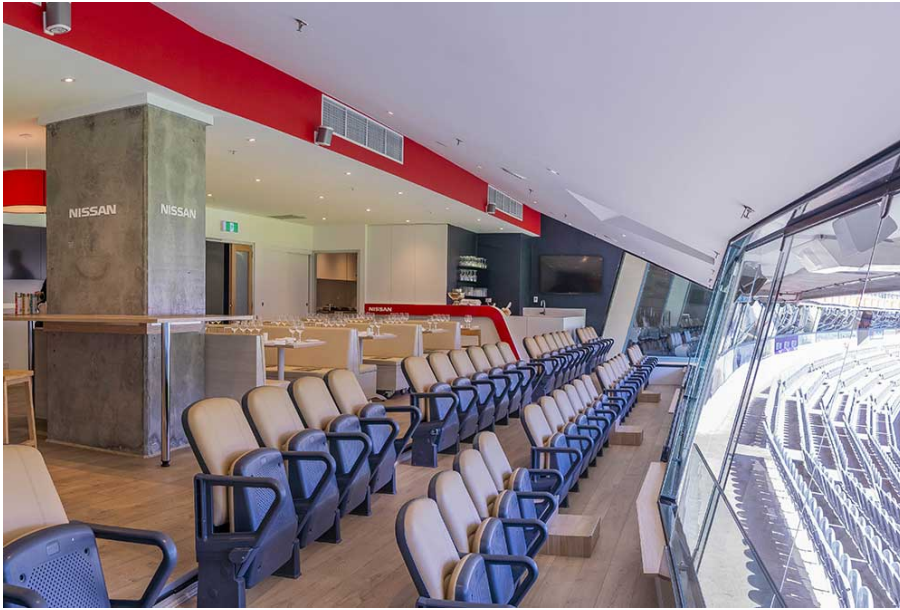

The Nissan Lounge Ultimate Entertaining

• Sold Out

Total Spend for
8 guests

\$4,200 + GST*

*Prices may vary depending on inventory levels, locations, menu selections and timeframes.

Geelong vs Hawthorn

\$525pp + GST*

📍 Melbourne Cricket Ground

📅 Monday, 21 April 2025

🕒 1:10pm - 4:10pm

Premium Beverage
Beer, Wine & Spirits

3 Course
Sit Down Meal

Shared
Facility

Business Casual
(no jacket/tie req)

Theatre Style +
bar stools

No Parking
Included

Reserved
Seating

Package Inclusions

Nissan Lounge, MCG

The Nissan Lounge is the newest hospitality offering at the MCG.

This sophisticated Suite is available for the 2024 footy season and summer of cricket. Featuring sweeping views across the playing surface, 6 tables holding 8 guests each, a reserved arm chair style seat and a premium food and beverage menu, this facility is perfect for entertaining your valued clients, or enjoying a game in style with family and friends.

Nissan Lounge Package Inclusions

- Your own table of 8 in the Nissan Lounge with company signage.
- A premium sit down pre match lunch or dinner dining experience
- Beverage package including beer, spirits, wine and softdrink (cellared wines, champagnes such as Moet and Chandon can be purchased at additional cost).