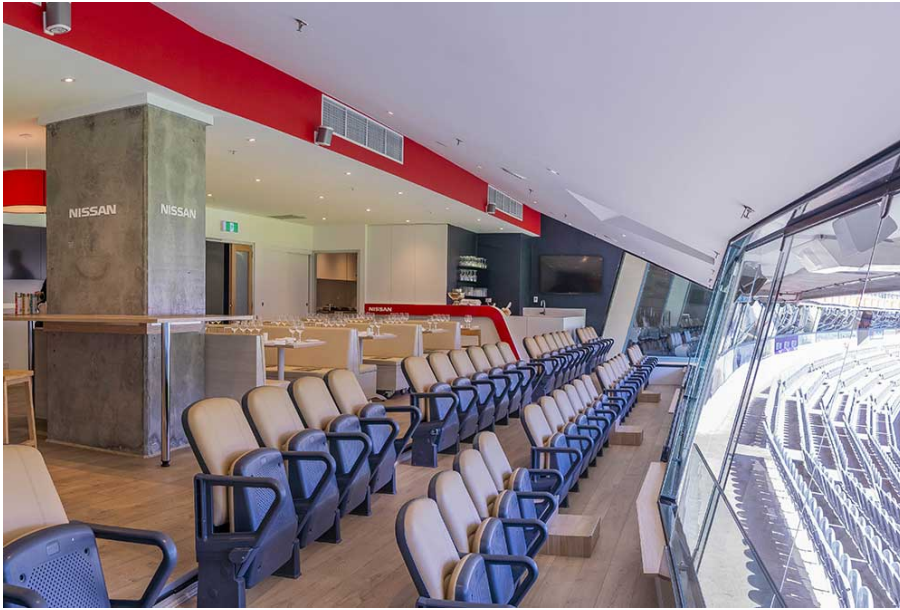

The Nissan Lounge Ultimate Entertaining

• **Sold Out**

Total Spend for
8 guests

\$4,200 + GST*

*Prices may vary depending on inventory levels, locations, menu selections and timeframes.

Collingwood vs Geelong

Theatre Style +
bar stools

No Parking
Included

Reserved
Seating

Package Inclusions

Nissan Lounge, MCG

The Nissan Lounge is the newest hospitality offering at the MCG.

This sophisticated Suite is available for the 2024 footy season and summer of cricket. Featuring sweeping views across the playing surface, 6 tables holding 8 guests each, a reserved arm chair style seat and a premium food and beverage menu, this facility is perfect for entertaining your valued clients, or enjoying a game in style with family and friends.

Nissan Lounge Package Inclusions

- Your own table of 8 in the Nissan Lounge with company signage.
- A premium sit down pre match lunch or dinner dining experience
- Beverage package including beer, spirits, wine and softdrink (cellared wines, champagnes such as Moet and Chandon can be purchased at additional cost).